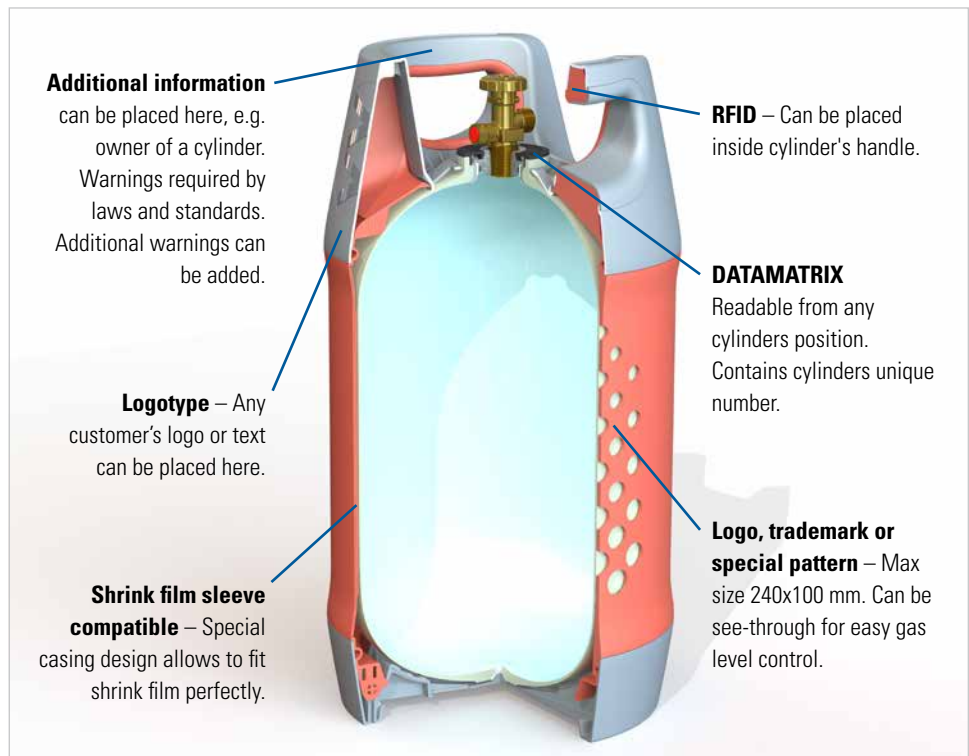

- **Low weight**
- **No rust**
- **Explosion proof in fire (no bleve)**
- **Attractive style**
- **Extensive customization options**
- **Easy gas level control**

Cylinder key features

- Water capacity: 24.5 litres
- Tare weight: 5.0 kg
- Height: 583 mm
- Diameter: 310 mm
- Product range: contact us for other sizes
- Certified according to ADR/RID, ISO 1119-3, Directive 2010/35/EU